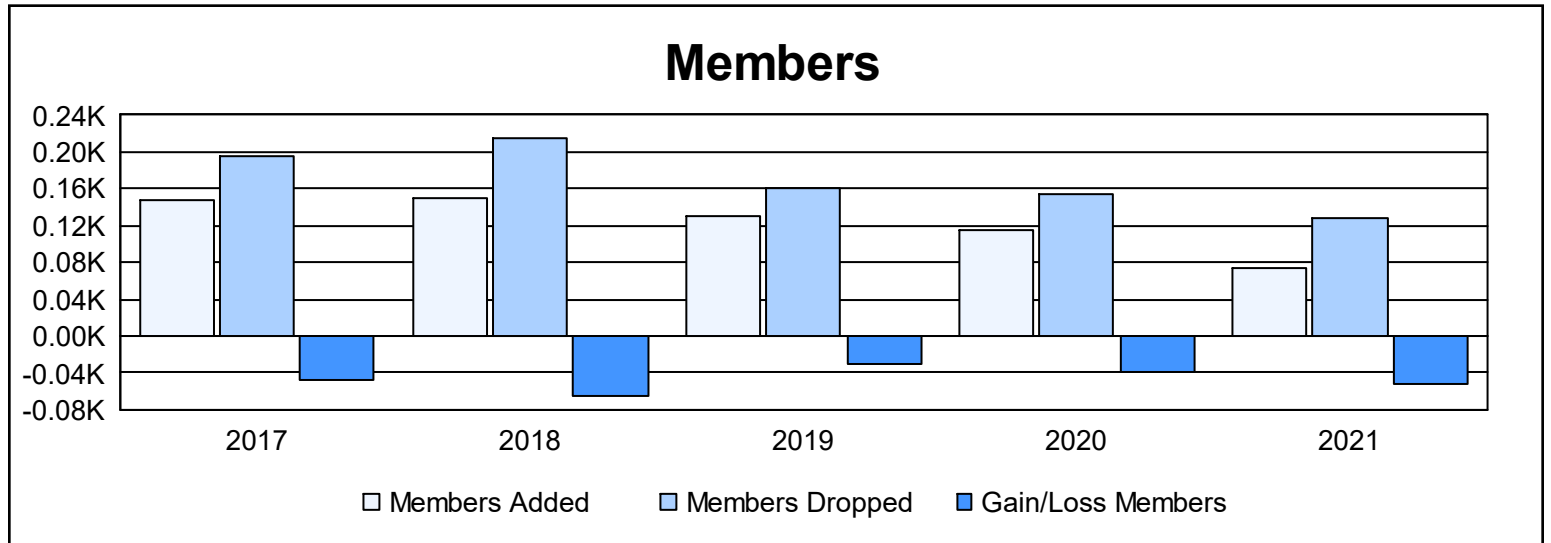

Year	New Clubs	Dropped Clubs	Gain/ Loss Clubs	New Members	Charter Members	Reinstate Members	Transfer Members	Total Member Added	Total Members Dropped	Gain/ Loss Members
2016-2017	0	2	-2	125	4	7	12	148	195	-47
2017-2018	0	1	-1	132	2	7	8	149	214	-65
2018-2019	0	0	0	107	1	14	8	130	160	-30
2019-2020	0	2	-2	94	1	9	11	115	154	-39
2020-2021	1	0	1	47	21	3	3	74	127	-53
<b>Average</b>	<b>0</b>	<b>1</b>	<b>-1</b>	<b>101</b>	<b>6</b>	<b>8</b>	<b>8</b>	<b>123</b>	<b>170</b>	<b>-47</b>

### Membership Composition June 2021 Cumulative