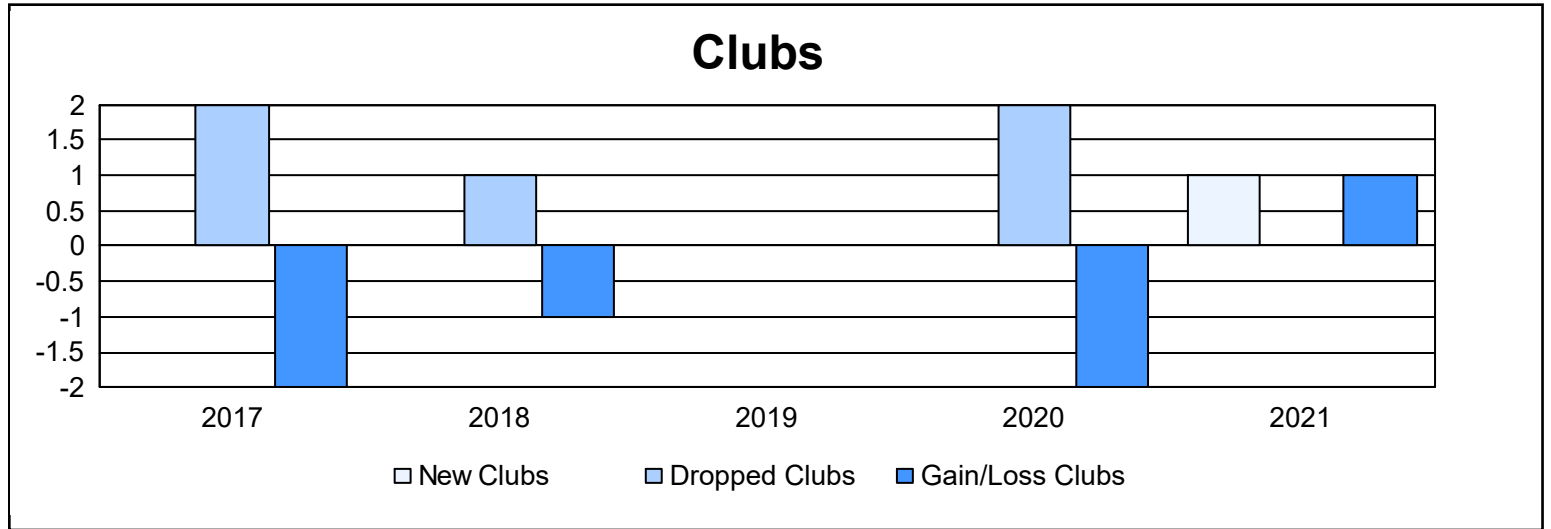

Year	New Clubs	Dropped Clubs	Gain/ Loss Clubs	New Members	Charter Members	Reinstate Members	Transfer Members	Total Member Added	Total Members Dropped	Gain/ Loss Members
2016-2017	0	2	-2	125	4	7	12	148	195	-47
2017-2018	0	1	-1	132	2	7	8	149	214	-65
2018-2019	0	0	0	107	1	14	8	130	160	-30
2019-2020	0	2	-2	94	1	9	11	115	154	-39
2020-2021	1	0	1	47	21	3	3	74	127	-53
<b>Average</b>	<b>0</b>	<b>1</b>	<b>-1</b>	<b>101</b>	<b>6</b>	<b>8</b>	<b>8</b>	<b>123</b>	<b>170</b>	<b>-47</b>

### Membership Composition June 2021 Cumulative